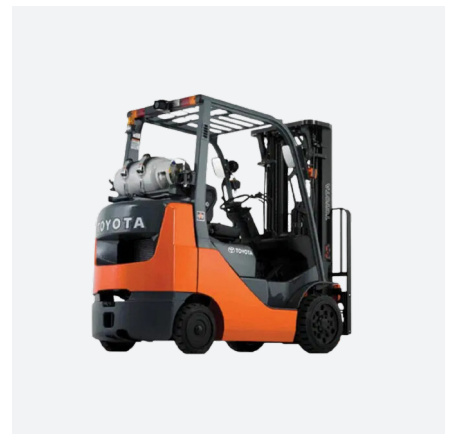

TOYOTA | 1.5 - 3.5T | GAS - 8-SERIES

SAS for safety, precise controls, Wide-view Mast, unrivaled stability & productivity.

Lift Height	: 6000mm
Aisle Width	: 3710mm
Lift Capacity	: 3500kg
Engine Type	: Gas