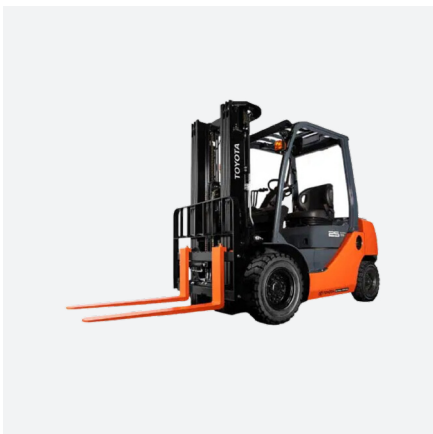

TOYOTA | 1.0 - 3.5T | GAS - 8-SERIES

SAS stability, Wide-view Mast, precise controls, 4Y Gas Engine, operator comfort, and easy maintenance.

Lift Height	: 7000mm
Aisle Width	: 3760mm
Lift Capacity	: 3500kg
Engine Type	: Gas