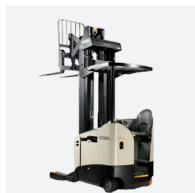

CROWN | 2.0T | ELECTRIC - RR 5700S SIT-DOWN

Lift Height : 200mm
Aisle Width : 500mm
Lift Capacity : 2000kg
Engine Type : Electric