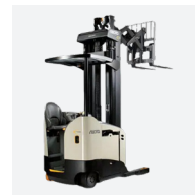

CROWN | 1.5T | ELECTRIC - RD 5700S SIT-DOWN DOUBLE

Lift Height : 200mm
Aisle Width : 500mm
Lift Capacity : 1500kg
Engine Type : Electric