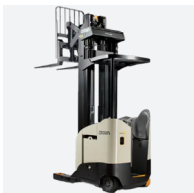

CROWN | 1.5 - 2.0T | ELECTRIC - RR 5700 SINGLE

Lift Height : 200mm
Aisle Width : 500mm
Lift Capacity : 2000kg
Engine Type : Electric